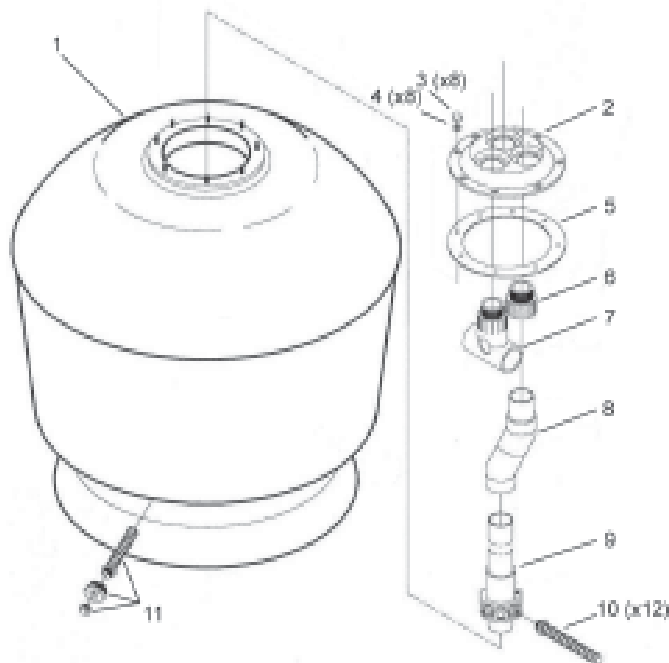

Pahlén

RESERVDELSLISTA / SPARE PARTS LIST

Sandfilter typ 1200 med toppanslutning
Sand filter type 1200 with top connection
Artnr / Item no. : 11208

Pos	Art. nr Part no.	Beskrivning Description
1	51727	Filtertank 1200 Filter tank 1200
2	51601	Filtertopp Filter top
3	199 320 32	Kupolmutter M12 Domed nut M12
4	51624	Fiberbricka Fiber washer
5	51722	Gummipackning Rubber gasket
6	51720	Övergång Adapter
7	51728	Spridare, T-rör T75 Diffuser, Tee-piece T75
8	51731	Stamrör, överdel Collector pipe, upper
9	51730	Stamrör m. dyscentrum Collector assy
10	51733	Dysa 225mm Lateral 225mm
11	51742	Avtappn.plugg kpl. Drain plug compl.
	51670	Avluftningsnippel 1/4" manuell Air vent 1/4" manual
	51672	Avluftningsnippel 3/8" automatisk Air vent 3/8" automatic
	51745	Plugg 2 1/2" msg, till filtertopp Plug 2 1/2" brass, for filter top