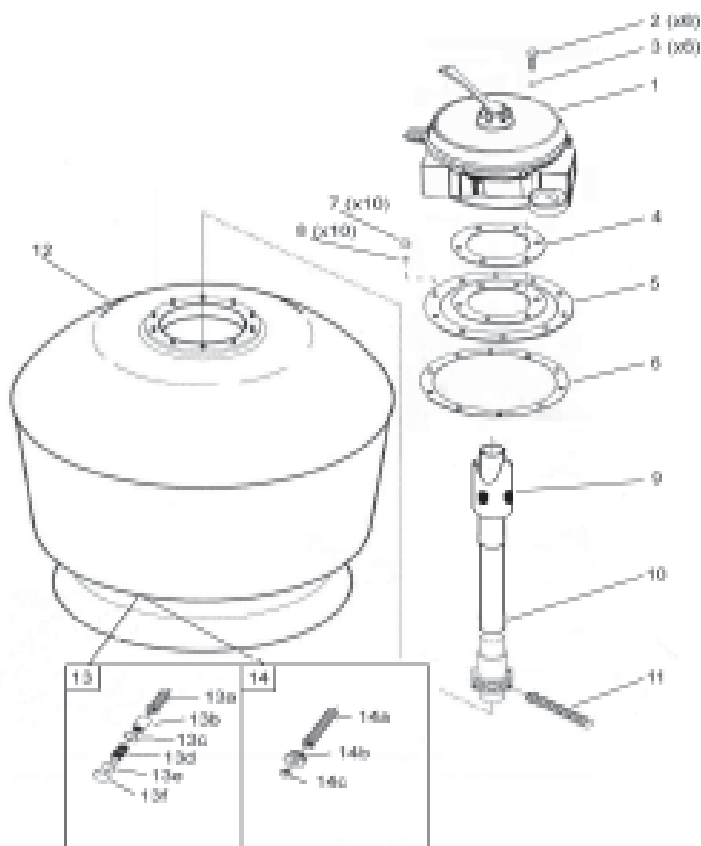

Pahlén

RESERVDELSLISTA / SPARE PARTS LIST

Sandfilter typ 800S,800M,1000S med 2" bronsventil
Sand filter type 800S,800M,1000S with 2" bronze valve
Artnr / Item no. : 21210,21213,21216

Pos	Art. nr Part no.	Beskrivning Description
1	516500	Bronsventil 2" Bronze valve 2"
2	199 015 26	Skruv M10x25 Screw M10x25
3	51649	Fiberbricka Ø10mm Fiber washer Ø10mm
4	51661	Gummipackning Rubber gasket
5	51662	Filtertopp Top plate
6	51721	Packning filter tank/filtertopp Gasket filter tank/top plate
7	199 320 22	Kupolmutter M8 Domed nu M8
8	51647	Bricka nylon 8,5mm Washer nylon 8,5mm
9	51657	Spridare Diffuser
10	516310	Stamrör 800S m. dyscentrum Collector assy 800S
10	516311	Stamrör 800M m. dyscentrum Collector assy 800M
10	51658	Stamrör 1000S m. dyscentrum Collector assy 1000S
11	51733	Dysa 225mm (800M,S 8st.) Lateral 225mm (800M,S 8pcs.)
11	51733	Dysa 225mm (1000M 12st.) Lateral 225mm (1000M 12pcs.)
12	51625	Filtertank 800S Filter tank 800S
12	516250	Filtertank 800M Filter tank 800M
12	51656	Filtertank 1000S Filter tank 1000S

Pos	Art. nr Part no.	Beskrivning Description
13	51646	Avtappn.plugg 800S kpl. Drain plug 800S compl.
13a	51638	Dysa avtappn.plugg Lateral drain plug
13b	51642	Reduceringsmuff Reducer
13c	51645	O-ring O-ring
13d	51643	Nippel Nipple
13ef	51644	Huv med packning Cap with gasket
14	516375	Avtappn.plugg 800M,1000S kpl. Drain plug 800M,1000S compl.
14a	516370	Dysa avtappn.plugg Lateral drain plug
14b	12988	Bussning 1" x 3/4" Reducer 1" x 3/4"
14c	516372	Plugg 3/4" Plug 3/4"