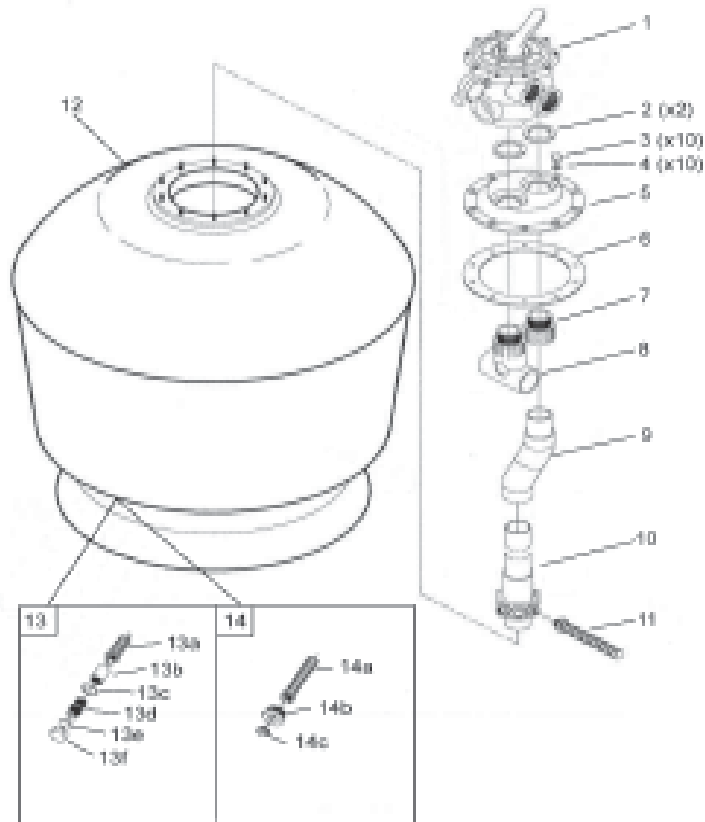

RESERVDELSLISTA / SPARE PARTS LIST

Sandfilter typ 800S,800M,1000S med 2" plastventil
Sand filter type 800S,800M,1000S with 2" plastic valve
Artnr / Item no. : 21202,21212,21217

Pos	Art. nr Part no.	Beskrivning Description
1	21204	Plastventil 2" Plastic valve 2"
2	975650	Packning 80x60x5mm Gasket 80x60x5mm
3	199 320 22	Kupolmutter M8 Domed nut M8
4	51647	Bricka nylon 8,5mm Washer nylon 8,5mm
5	516222	Filtertopp Top plate
6	51721	Packning filter tank/filtertopp Gasket filter tank/top plate
7	97565	Muff 63/2" Socket nipple
8	516318	T-rör 63 Tee piece 63
9	517310	Stamrör överdel Collector pipe upper
10	5163150	Stamrör 800S m. dyscentrum Collector assy 800S
10	5163160	Stamrör 800M m. dyscentrum Collector assy 800M
10	5165800	Stamrör 1000S m. dyscentrum Collector assy 1000S
11	51733	Dysa 225mm (800M,S 8st.) Lateral 225mm (800M,S 8pcs.)
11	51733	Dysa 225mm (1000M 12st) Lateral 225mm (1000M 12pcs.)
12	51625	Filtertank 800S Filter tank 800S
12	516250	Filtertank 800M Filter vessel 800M
12	51656	Filtertank 1000S Filter tank 1000S

Pos	Art. nr Part no.	Beskrivning Description
13	51646	Avtappn.plugg 800S kpl. Drain plug 800S compl.
13a	51638	Dysa avtappn.plugg Lateral drain plug
13b	51642	Reduceringsmuff Reducer
13c	51645	O-ring O-ring
13d	51643	Nippel Nipple
13ef	51644	Huv med packning Cap with gasket
14	516375	Avtappn.plugg 800M,1000S kpl. Drain plug 800M,1000S compl.
14a	516370	Dysa avtappn.plugg Lateral drain plug
14b	516371	Bussning 1" x 3/4" Reducer 1" x 3/4"
14c	516372	Plugg 3/4" Plug 3/4"

Doc: EM10F04
Ver: 01